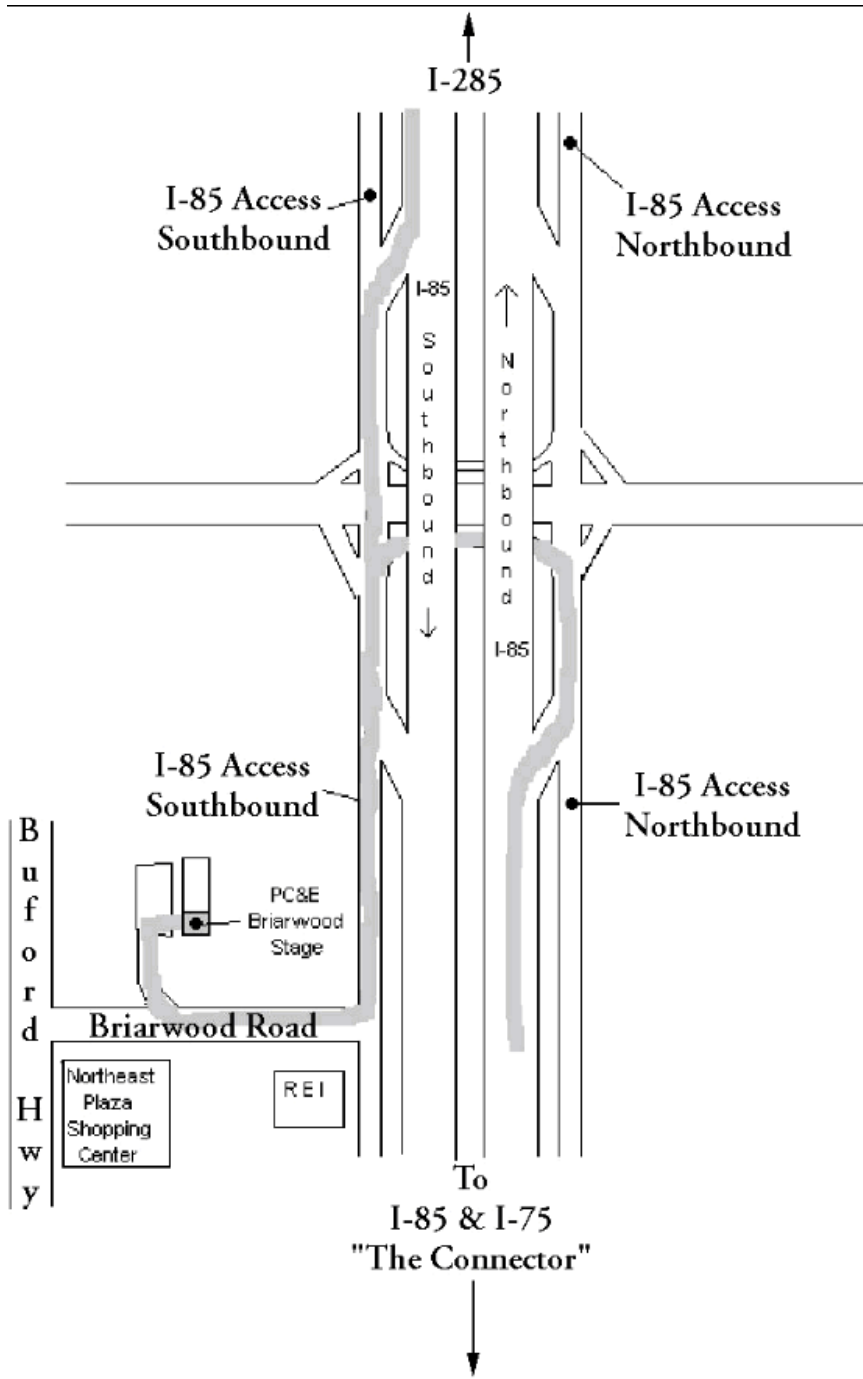

# PC&E Briarwood Stage Map

1842 Briarwood Road ~ Atlanta, GA 30329

Stage Phone 404-636-1323

In case of emergency, contact PC&E Defoor Hills at 404-609-9001

## DIRECTIONS:

### From I-85 and points North:

Take I-85 South to Clairmont Road exit. Go straight across Clairmont to the access road. Move to far right lane. Take a right at first street, Briarwood Road. Look for PC&E sign one block away on the right. Go up the drive. Stage is first building on the right.

### From Downtown Atlanta and points South:

Exit Clairmont Road and keep far left and follow u-turn lane under I-85 to Southbound I-85 access road. Get in far right lane. Take a right at first street, Briarwood Road. Look for PC&E sign one block away on the right. Go up the drive. Stage is first building on the right.