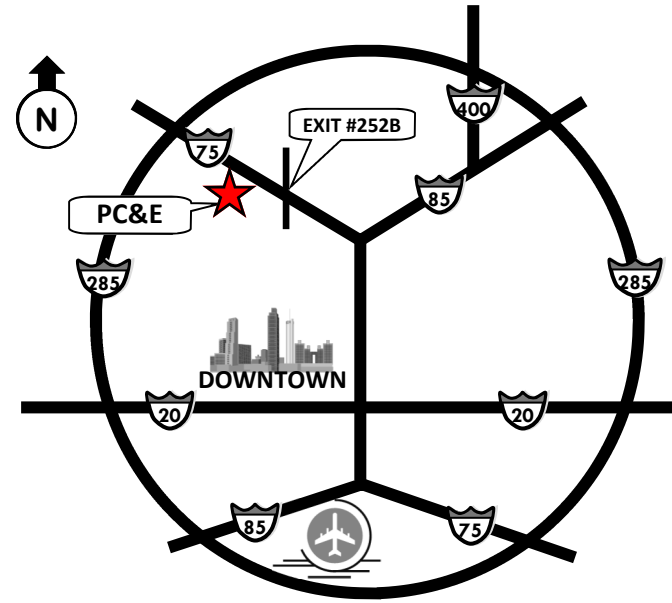

**PRODUCTION CONSULTANTS  
& EQUIPMENT**

2235 DeFoor Hills Road  
Atlanta, GA 30318  
404.609.9001  
www.pce-atlanta.com

Directions from Cobb County		Dist.
1	Take I-75 SOUTH toward ATLANTA	
2	Take EXIT #252 for Howell Mill Rd	0.3 mi
3	LEFT onto Howell Mill Rd	0.3 mi
4	LEFT onto Collier Rd	1.1 mi
5	RIGHT onto Defoor Hills Rd . KEEP LEFT at fork	0.4 mi
Destination will be on the right		

Directions from Gwinnett County		Dist.
1	Take I-85 SOUTH toward ATLANTA	
2	Take EXIT#85 for I-75 NORTH toward Marietta/Chattanooga	1.4 mi
3	Take EXIT #252B for Howell Mill Rd	0.3 mi
4	RIGHT onto Howell Mill Rd	0.3 mi
5	LEFT onto Collier Rd	1.1 mi
6	RIGHT onto Defoor Hills Rd . KEEP LEFT at fork	0.4 mi
Destination will be on the right		

Directions from South of Atlanta		Dist.
1	Take I-75/85 NORTH toward Chattanooga/Greenville	
2	KEEP RIGHT to continue on I-75 NORTH	1.7 mi
3	Take EXIT #252B for Howell Mill Rd	0.3 mi
4	RIGHT onto Howell Mill Rd	0.3 mi
5	LEFT onto Collier Rd	1.1 mi
6	RIGHT onto Defoor Hills Rd . KEEP LEFT at fork	0.4 mi
Destination will be on the right		