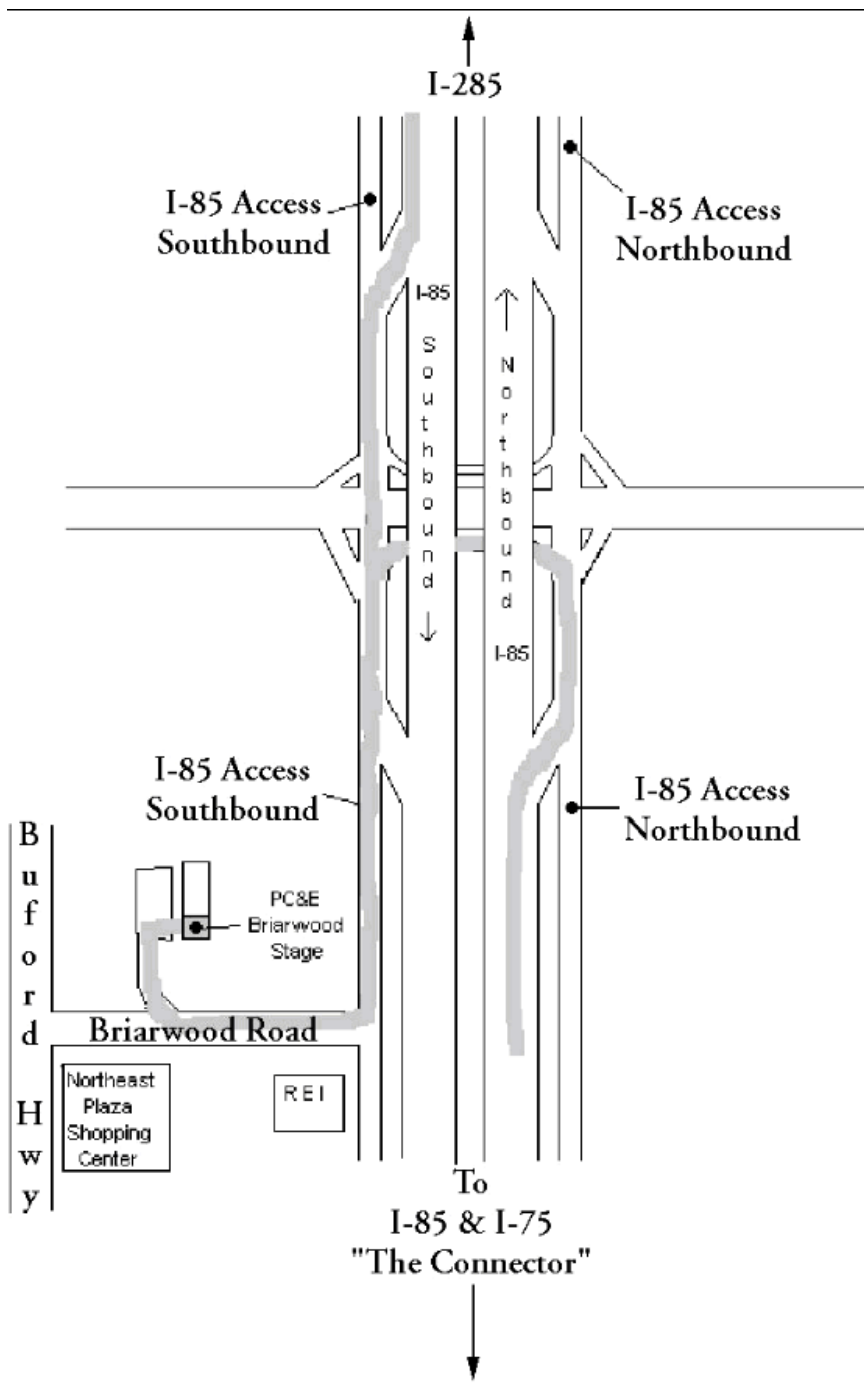

PC&E Briarwood Stage Map

1842 Briarwood Road ~ Atlanta, GA 30329

Stage Phone 404-636-1323

In case of emergency, contact PC&E Defoor Hills at 404-609-9001

DIRECTIONS:

From I-85 and points North:

Take I-85 South to Clairmont Road exit. Go straight across Clairmont to the access road. Move to far right lane. Take a right at first street, Briarwood Road. Look for PC&E sign one block away on the right. Go up the drive. Stage is first building on the right.

From Downtown Atlanta and points South:

Exit Clairmont Road and keep far left and follow u-turn lane under I-85 to Southbound I-85 access road. Get in far right lane. Take a right at first street, Briarwood Road. Look for PC&E sign one block away on the right. Go up the drive. Stage is first building on the right.