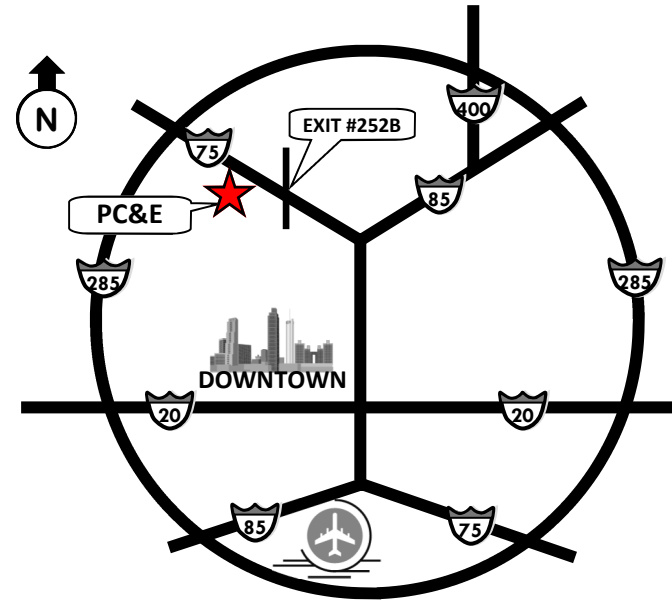

**PRODUCTION CONSULTANTS
& EQUIPMENT**

2235 DeFoor Hills Road
Atlanta, GA 30318
404.609.9001
www.pce-atlanta.com

Directions from Cobb County		Dist.
1	Take I-75 SOUTH toward ATLANTA	
2	Take EXIT #252 for Howell Mill Rd	0.3 mi
3	LEFT onto Howell Mill Rd	0.3 mi
4	LEFT onto Collier Rd	1.1 mi
5	RIGHT onto Defoor Hills Rd . KEEP LEFT at fork	0.4 mi
Destination will be on the right		

Directions from Gwinnett County		Dist.
1	Take I-85 SOUTH toward ATLANTA	
2	Take EXIT#85 for I-75 NORTH toward Marietta/Chattanooga	1.4 mi
3	Take EXIT #252B for Howell Mill Rd	0.3 mi
4	RIGHT onto Howell Mill Rd	0.3 mi
5	LEFT onto Collier Rd	1.1 mi
6	RIGHT onto Defoor Hills Rd . KEEP LEFT at fork	0.4 mi
Destination will be on the right		

Directions from South of Atlanta		Dist.
1	Take I-75/85 NORTH toward Chattanooga/Greenville	
2	KEEP RIGHT to continue on I-75 NORTH	1.7 mi
3	Take EXIT #252B for Howell Mill Rd	0.3 mi
4	RIGHT onto Howell Mill Rd	0.3 mi
5	LEFT onto Collier Rd	1.1 mi
6	RIGHT onto Defoor Hills Rd . KEEP LEFT at fork	0.4 mi
Destination will be on the right		